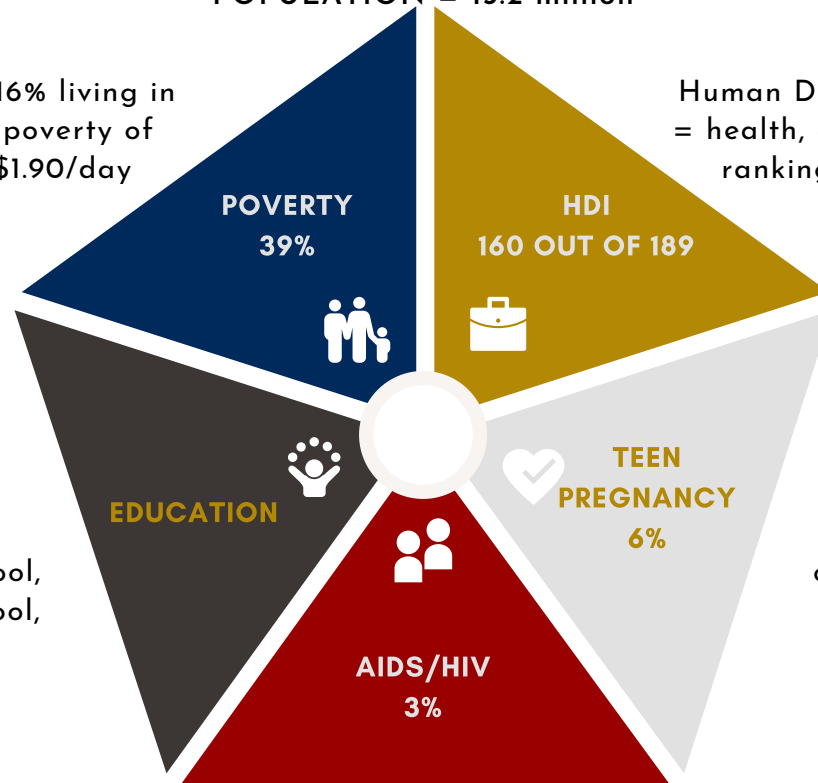

We look forward to providing you more of these stories and photos in 2022!

COUNTRY STATISTICS RWANDA

POPULATION = 13.2 million

39% with 16% living in extreme poverty of under \$1.90/day

Human Development Index = health, education, income rankings in the world

Women have on average 4.2 children by 49-years-old, more than 38% of children are stunted due to malnutrition

Rate of women higher at 3.1% and men at 1.8%

Challenges

- Landlocked country not having access to seas for trade and growth
- Prone to natural disasters of droughts, floods, landslides, earthquakes, and volcanic eruptions
- 162,000+ refugees from DRC and Burundi that they are caring for, with 50%+ being children
- Highly overpopulated, reducing resources
- 50% of girls have experienced childhood violence
- 40% of the population is under 14-years-old, 78% under 35-years-old
- 69% have access to only basic sanitation services [not safe], 12% have access to safe drinking water, 60% with access to basic drinking water, only 25% have access to hand-washing facility
- 19.4 unemployment rate