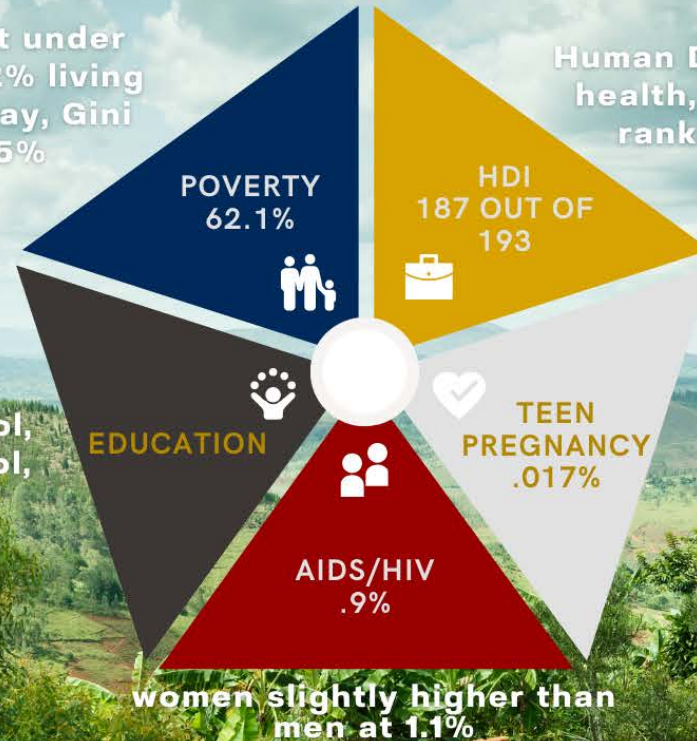

COUNTRY STATISTICS BURUNDI

POPULATION = 13.2 million

62.1% living at under $2.15/day, 86.2% living under $3.65/day, Gini Index 37.5%

Human Development Index = health, education, income rankings in the world